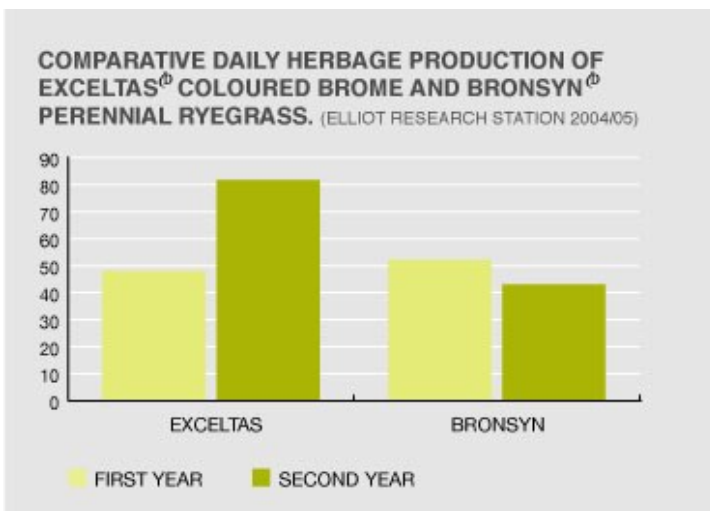

EXCELTAS

Coloured Brome (*Bromus coloratus*)

Summer Active Brome

Exceltas paddock Tuamarina, near Blenheim 04.October 2013

- Long lived perennial (Appendix 1, see website)
- Summer active
- Grass grub tolerant
- Highly palatable and productive
- Endophyte free (no staggers)
- Very low tendency to form dags
- Best suited to high input rotational grazing
- Over 16 t/ha DM/year achieved under irrigation at Elliott Research Station, Tasmania.

Coloured Brome, cv. Exceltas

Bromus Coloratus

Collected in Chile by Bob Reid, this tetraploid brome grass has potential to replace common pasture grasses such as ryegrass in drought prone areas of NZ.

Exceltas has a large fibrous root system and is best used in free draining soil with a low clay content.

Exceltas is a summer active brome grass, which responds well to summer rain and irrigation, yet it has been proven to tolerate moderate levels of moisture stress. Under moisture stress Exceltas will out yield top performing ryegrasses and should be considered by dairy farmers in Northland and the Waikato as a dairy alternative, with clovers. Exceltas is highly palatable even when seeding. This plant consistently provides excellent late spring/ early summer feed and fits nicely into legume based pasture mixes but may out compete slower establishing species.